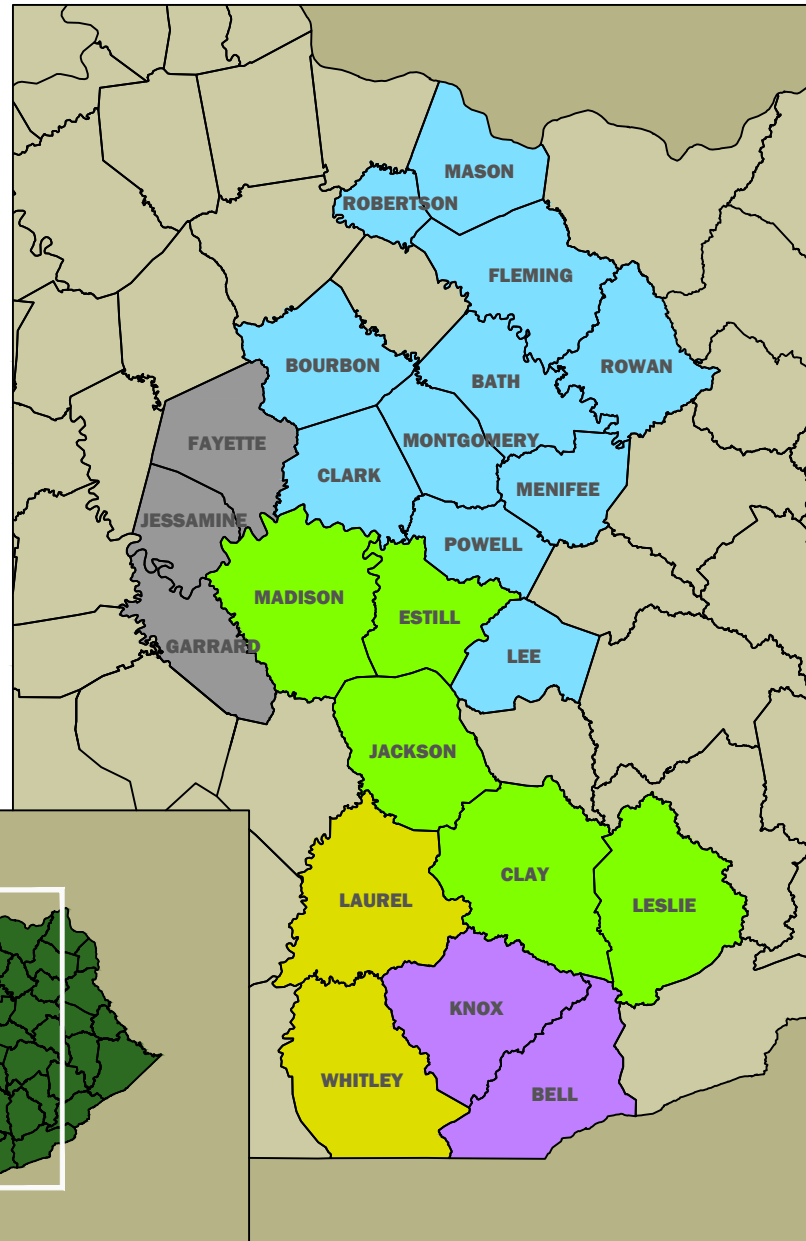

CORBIN

606-528-3611 or 1-877-629-6910

Counties Served: Laurel and Whitley

MIDDLESBORO

606-248-1845 or 1-877-335-0852

Counties Served: Bell and Knox

NICHOLASVILLE

859-885-4141

Counties Served: Fayette, Garrard and Jessamine

OWINGSVILLE

606-674-2213 or 1-800-251-8477

Counties Served: Bath, Bourbon, Clark, Fleming, Lee, Mason, Meniffee, Montgomery, Powell, Robertson and Rowan

Enlarged Area